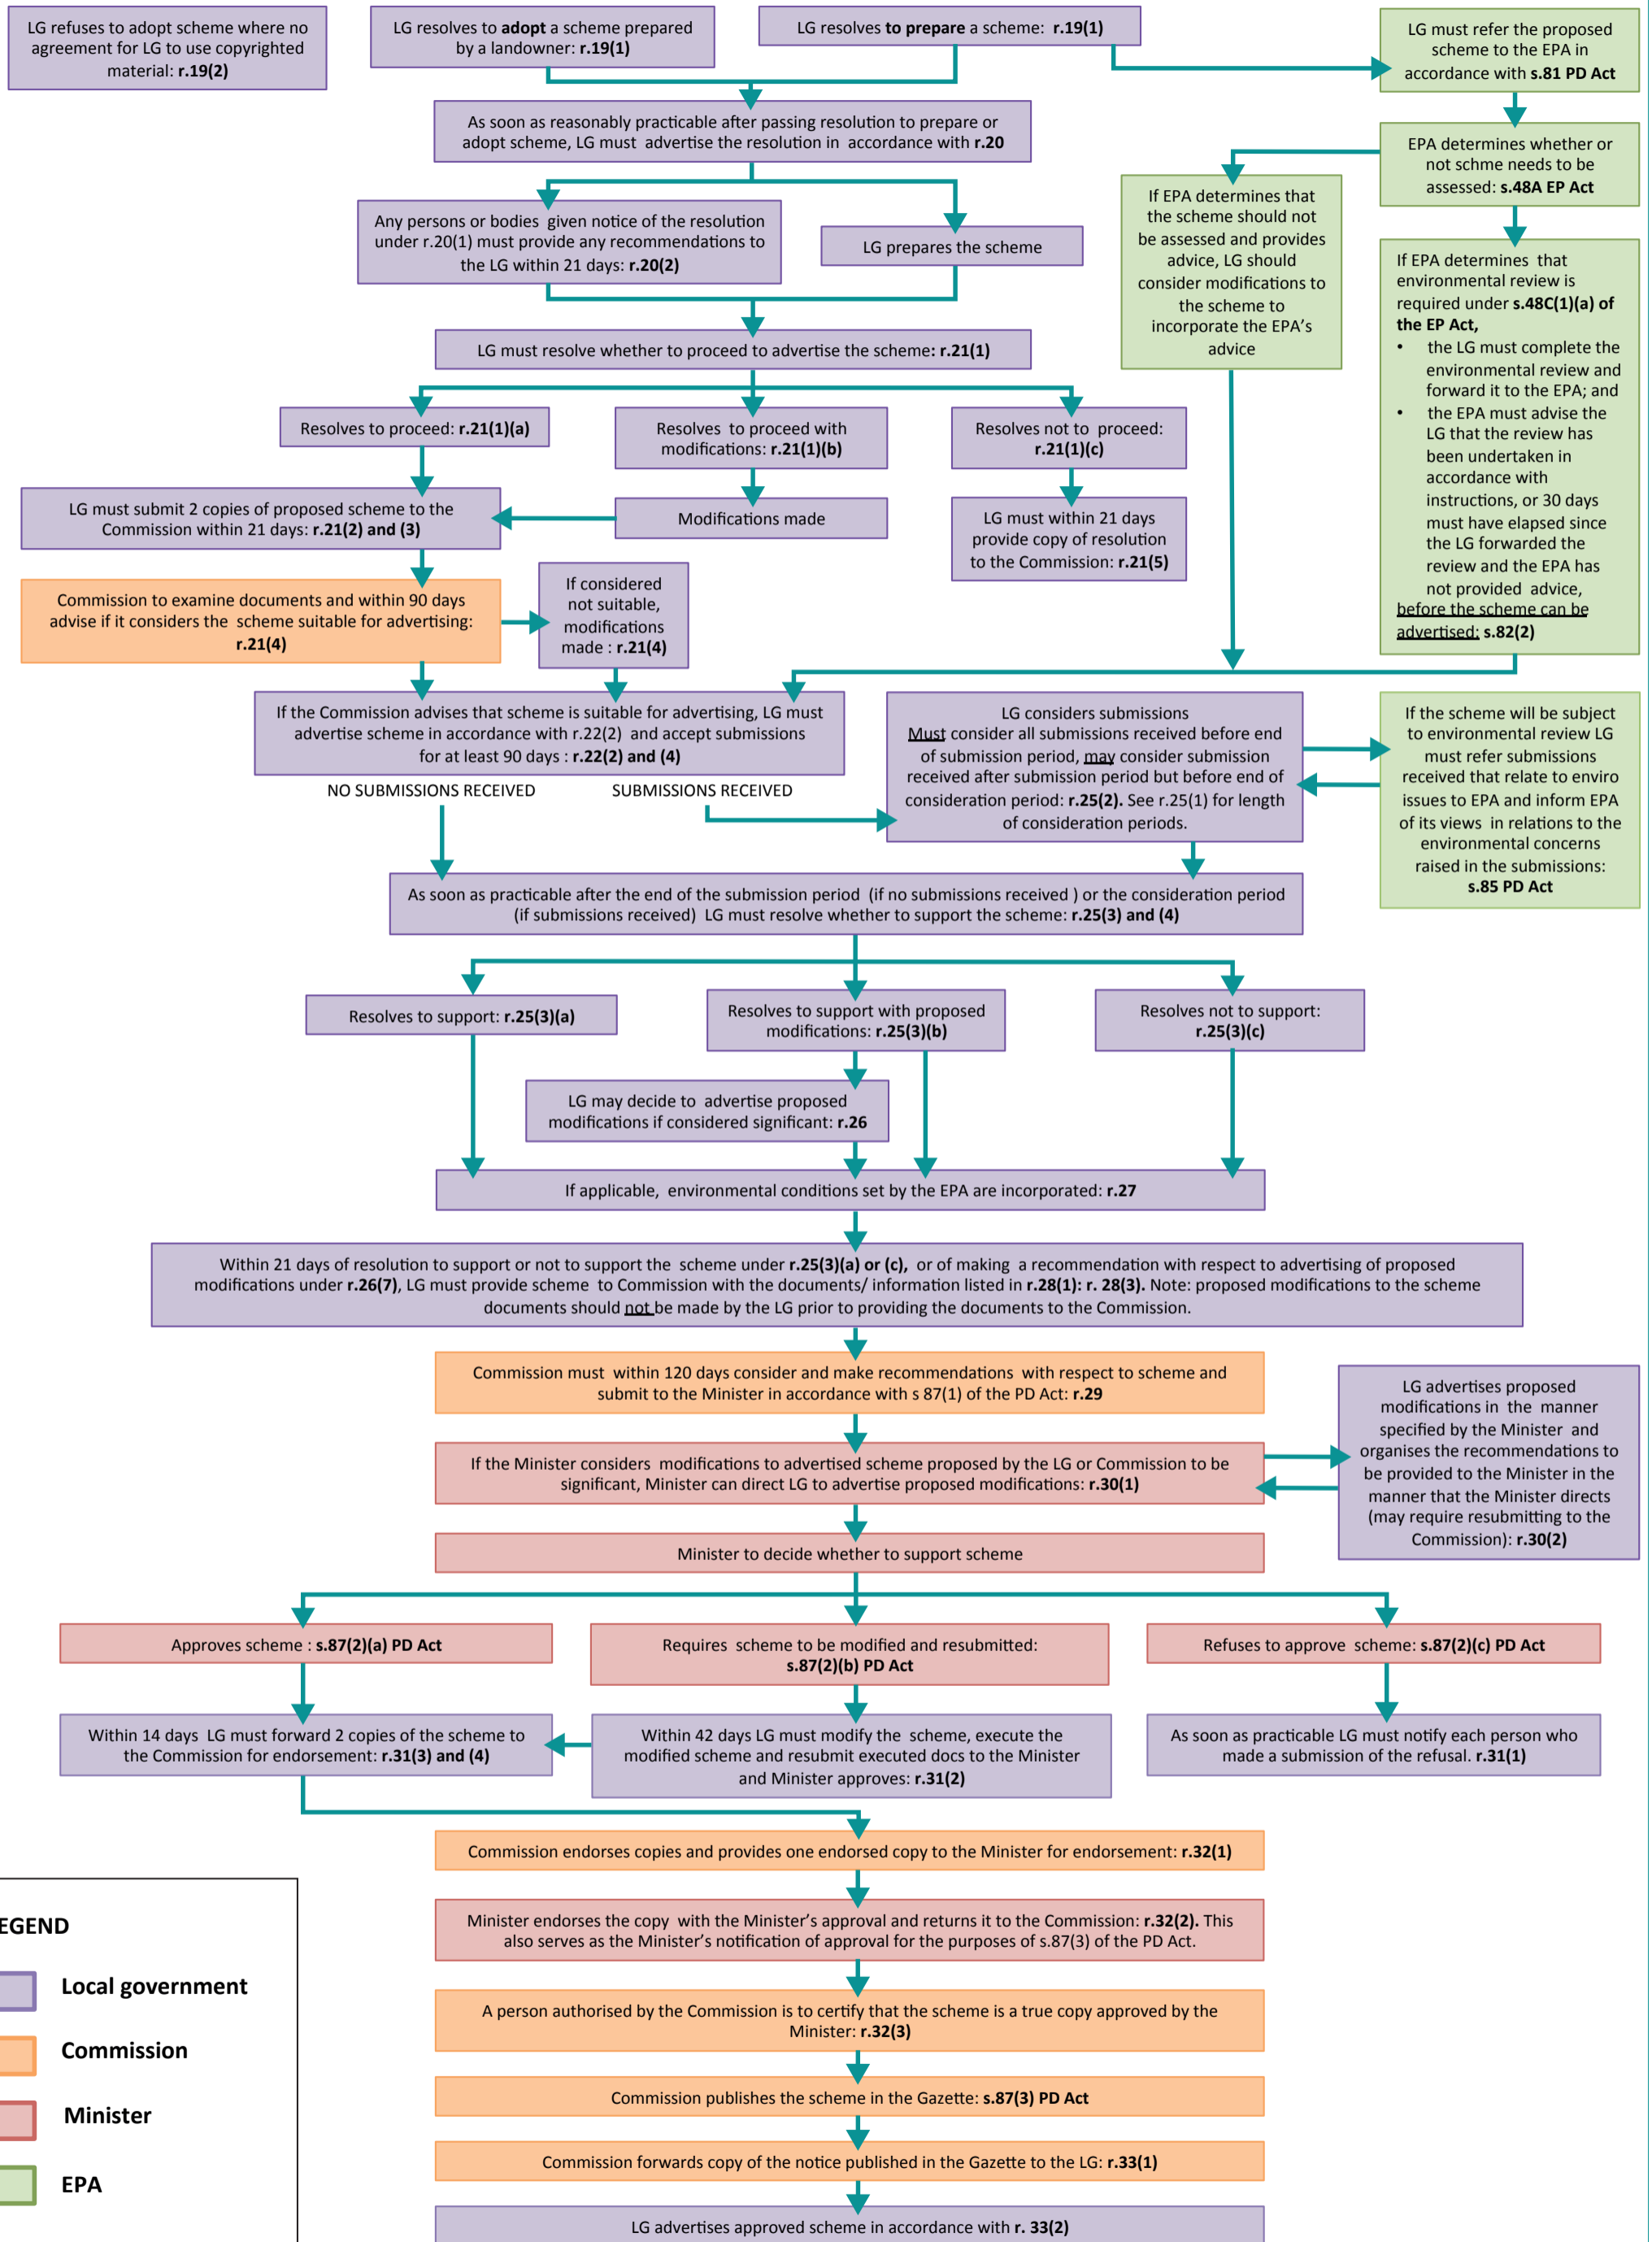

Process for preparation or adoption of new local planning schemes flowchart

LEGEND

- Local government
- Commission
- Minister
- EPA