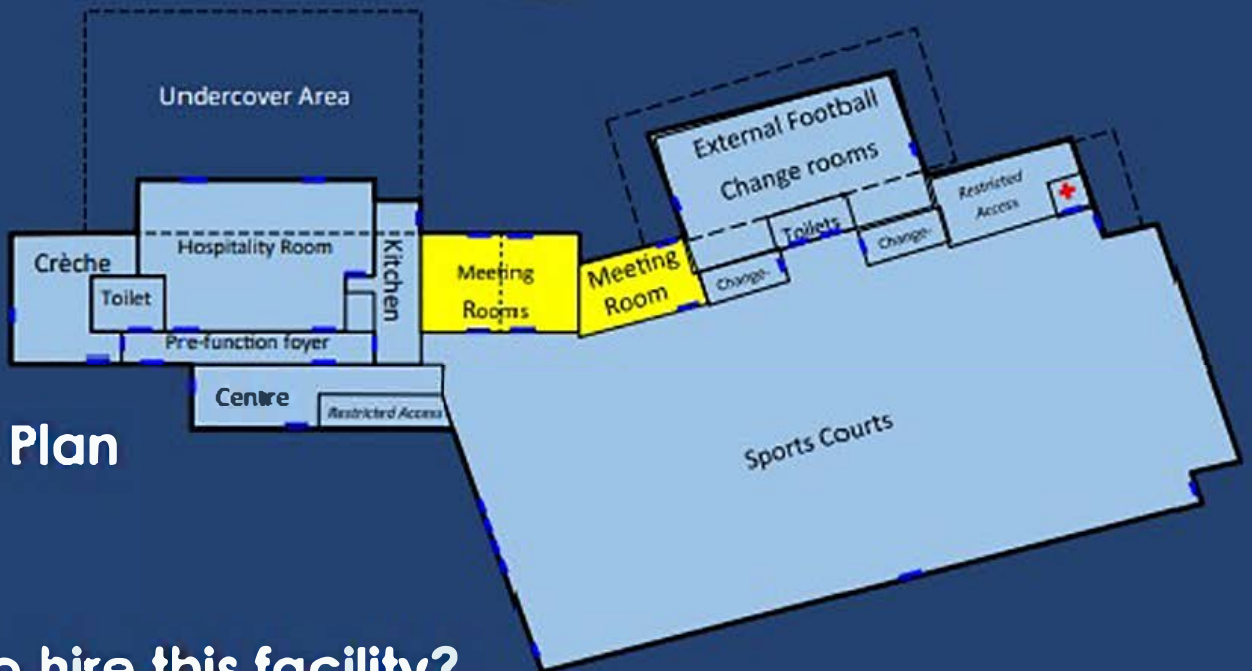

**Floor Area:** 100 m<sup>2</sup>  
**Floors:** Carpet

**Potential Uses:** Staff Meetings  
 Training  
 Birthday Parties  
 Small Events  
 Community Workshops  
 Conferences  
 Fitness Training

- Features:**
- Projector
  - PA System
  - Reverse Cycle Air Conditioning
  - Tables and Chairs
  - Urns, Tea and Coffee Facilities
  - Laptop

## Floor Plan