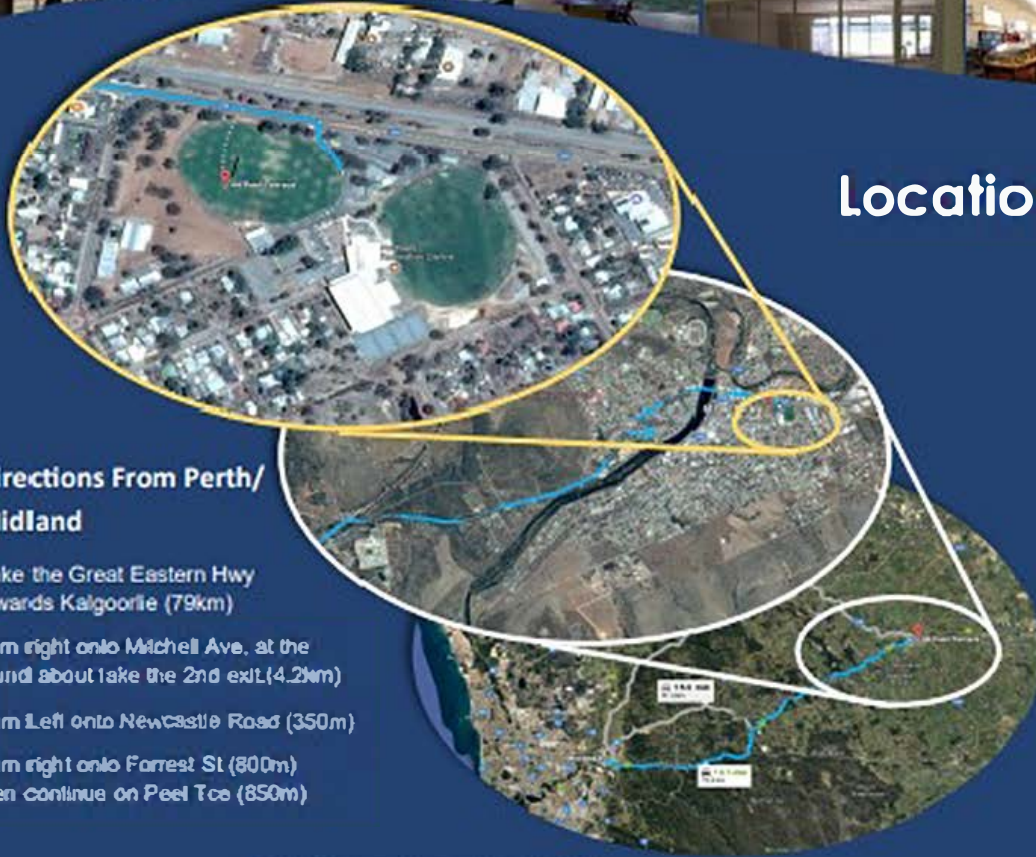

## Location Map

### Directions From Perth/ Midland

Take the Great Eastern Hwy  
towards Kalgoorlie (79km)

Turn right onto Mitchell Ave, at the  
round about take the 2nd exit (4.2km)

Turn Left onto Newcastle Road (350m)

Turn right onto Forrest St (800m)  
then continue on Peel Tce (850m)