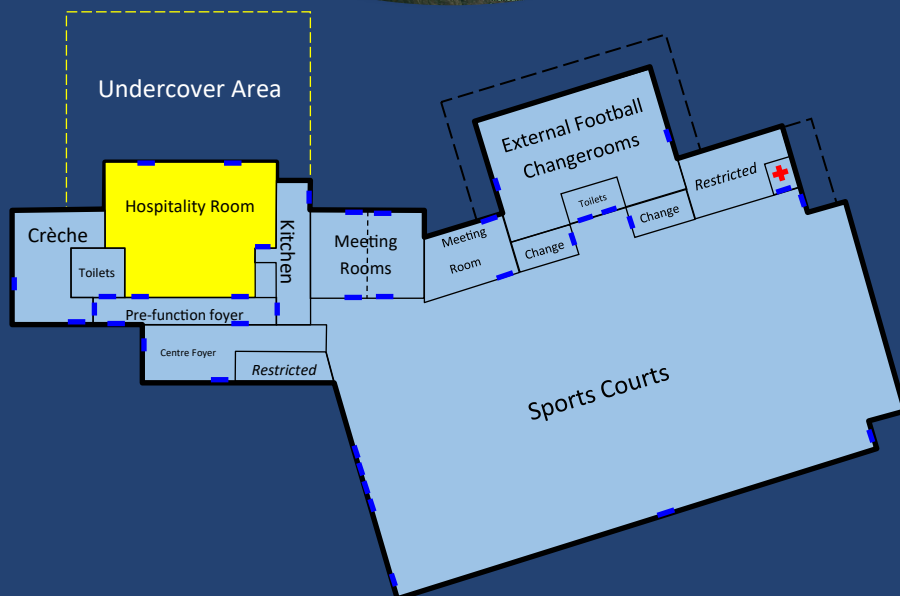

## Northam Recreation Centre Hospitality Room

**Address:** 44 Peel Terrace, Northam

**Room Capacity:** 160 seated in rows  
125 seated at tables

**Floor Area:** 170 m<sup>2</sup>

**Floors:** Carpet

**Potential Uses:** Conferences  
Staff Meetings Training  
Weddings  
Birthday Parties  
Large Events  
Community  
Workshops Fitness  
Training

### Features:

- Bar area
- Servery
- Overhead Projector
- PA System
- Reverse Cycle Air Conditioning
- Undercover area
- Tables and Chairs
- Urns, Tea and Coffee Facilities
- Laptop
- Wi-Fi
- Internal access to kitchen facilities
- Stage

## Floor Plan