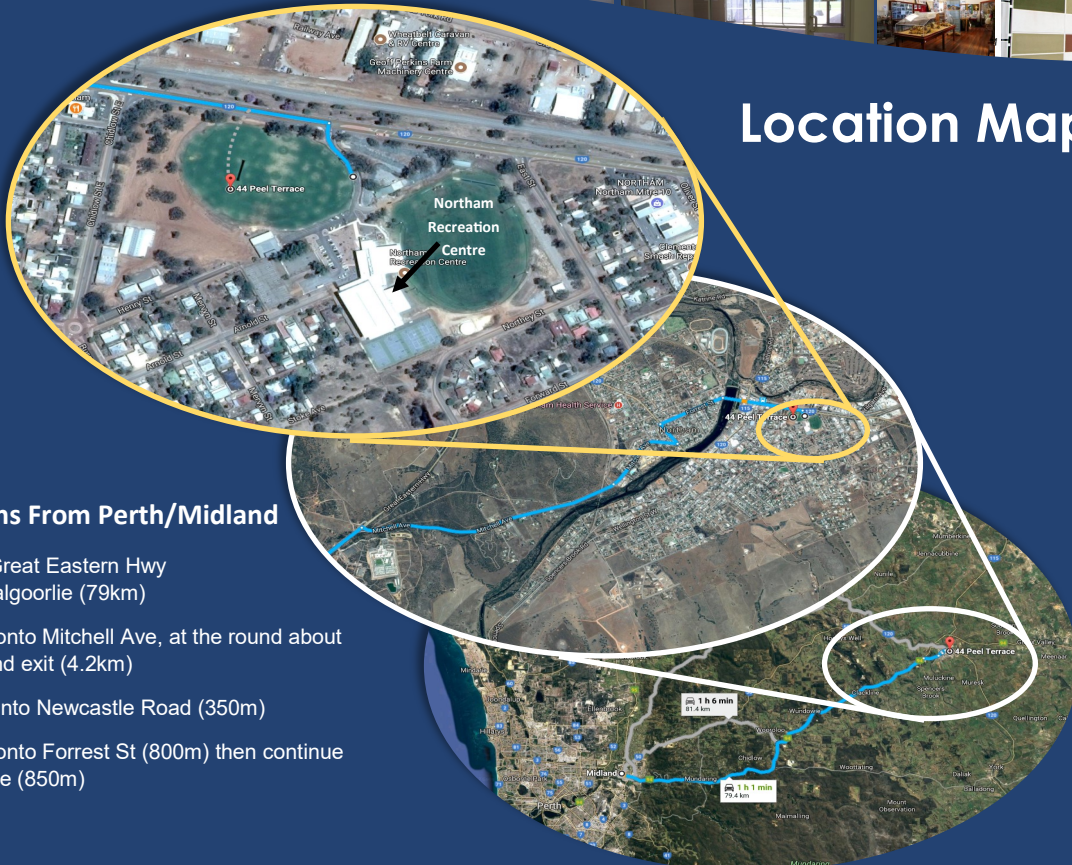

## Location Map

### Directions From Perth/Midland

Take the Great Eastern Hwy towards Kalgoorlie (79km)

Turn right onto Mitchell Ave, at the round about take the 2nd exit (4.2km)

Turn Left onto Newcastle Road (350m)

Turn right onto Forrest St (800m) then continue on Peel Tce (850m)