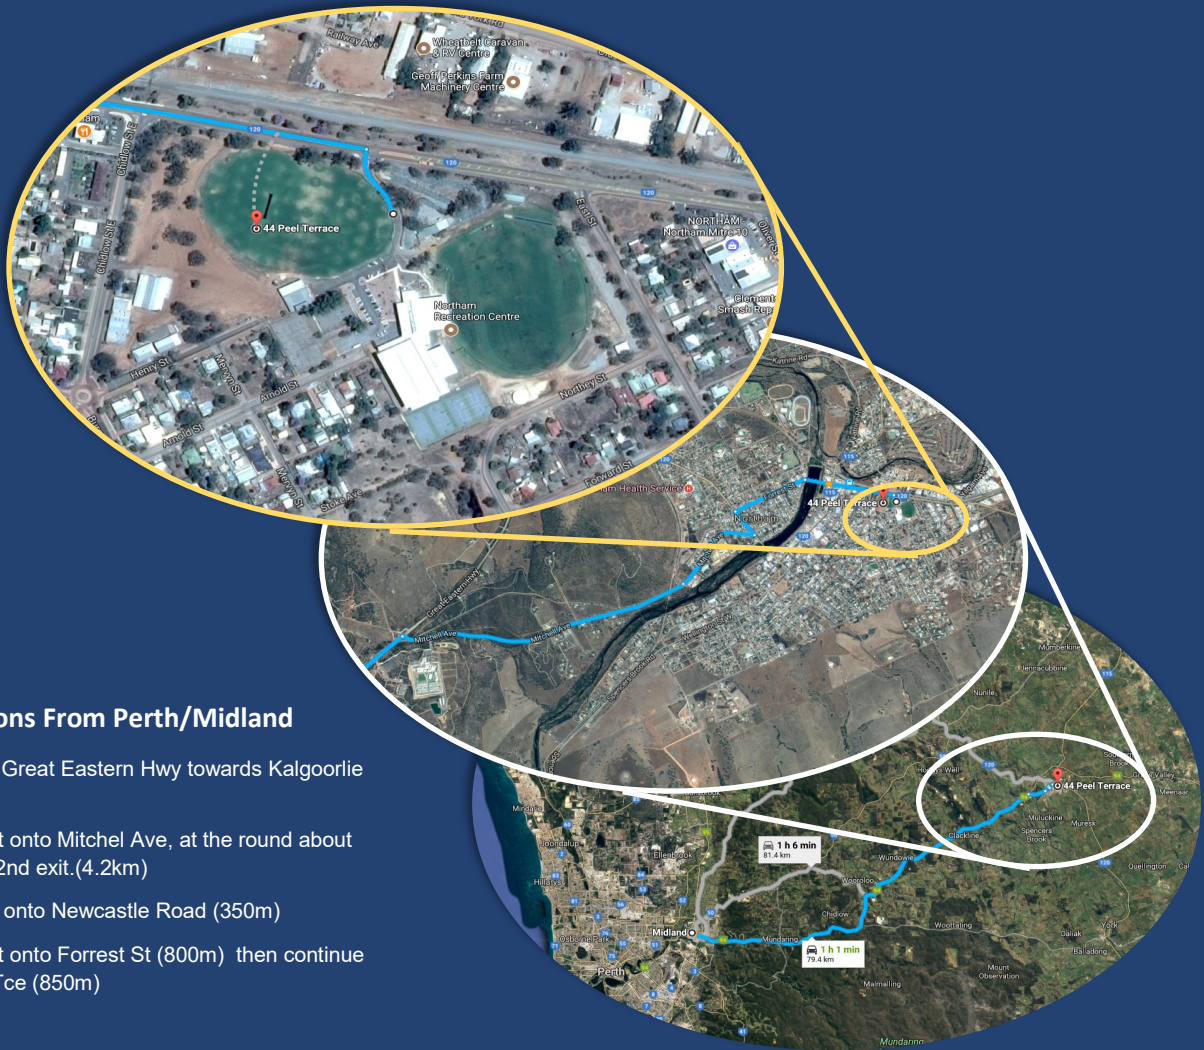

Facility Profile

Henry Street Oval

Address: 44 Peel Terrace, Northam

Oval Area: 163m x 124m

Potential Uses: Sporting Events
Exhibitions
Agricultural Shows
Trade Fairs
Family Events
Concerts
Athletics

Features:

Location Map

Directions From Perth/Midland

Take the Great Eastern Hwy towards Kalgoorlie (79km)

Turn right onto Mitchel Ave, at the round about take the 2nd exit.(4.2km)

Turn Left onto Newcastle Road (350m)

Turn right onto Forrest St (800m) then continue on Peel Tce (850m)

Want to hire this facility?

For bookings please contact the Northam Recreation Centre on 9622 5153 or email bookings@northam.wa.gov.au