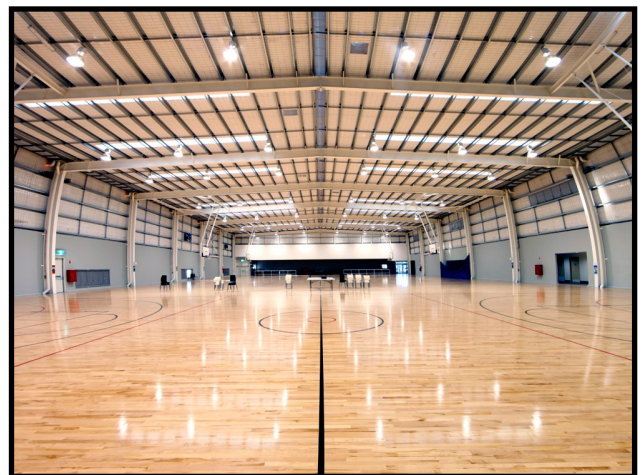

Facility Profile

Northam Recreation Centre Sports Hall

Address: 44 Peel Terrace, Northam

Use:	Indoor Sport
Room Capacity:	3 x Indoor Courts Up to 500 people
Floor Area:	2300 m²
Floors:	Timber
Use:	Outdoor Sport
Room Capacity:	4 x Outdoor Courts
Floors:	Asphalt
Potential Uses:	Sporting Competitions Community Events Conferences Training Trade fairs

Features:

- Grandstand seating for 230 people
- Electronic scoreboards
- Kitchen/Kiosk
- PA system to all courts
- Industrial sized fans
- Change rooms
- Sports available:
  - Basketball
  - Netball
  - Floorball
  - Indoor Hockey
  - Badminton
  - Volleyball

Want to hire this facility?

For bookings please contact the Northam Recreation Centre on 9622 5153 or email bookings@northam.wa.gov.au