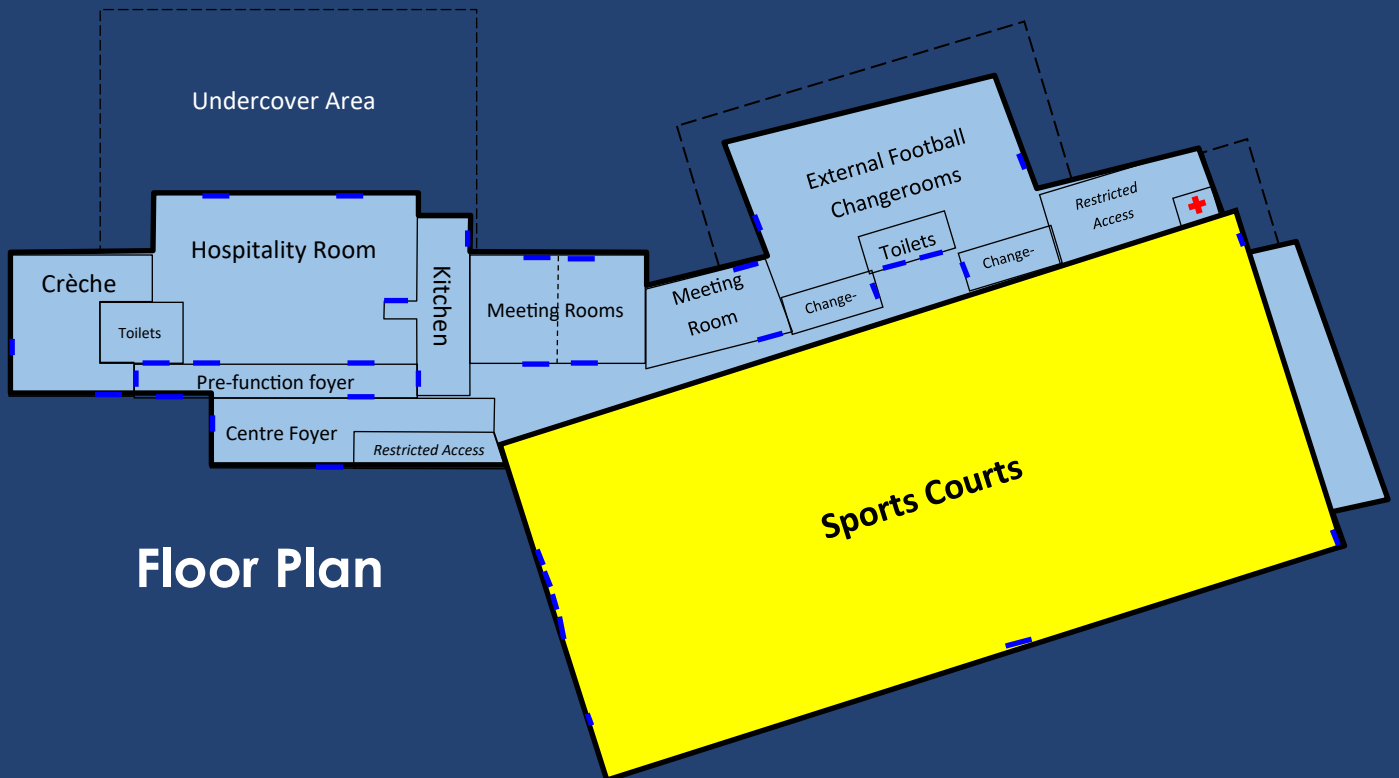

Facility Profile

Northam Recreation Centre Sports Hall

Address: 44 Peel Terrace, Northam

Use:	Indoor Sport
Room Capacity:	3 x Indoor Courts Up to 500 people
Floor Area:	2300 m ²
Floors:	Timber
Use:	Outdoor Sport
Room Capacity:	4 x Outdoor Courts
Floors:	Asphalt
Potential Uses:	Sporting Competitions Community Events Conferences Training Trade fairs

Features:

- Grandstand seating for 230 people
- Electronic scoreboards
- Kitchen/Kiosk
- PA system to all courts
- Industrial sized fans
- Change rooms
- Sports available:
 - Basketball
 - Netball
 - Floorball
 - Indoor Hockey
 - Badminton
 - Volleyball

Turn right onto Mitchell Ave, at the round about take the 2nd exit.(4.2km)

Turn Left onto Newcastle Road (350m)

Turn right onto Forrest St (800m) then continue on Peel Tce (850m)

Floor Plan