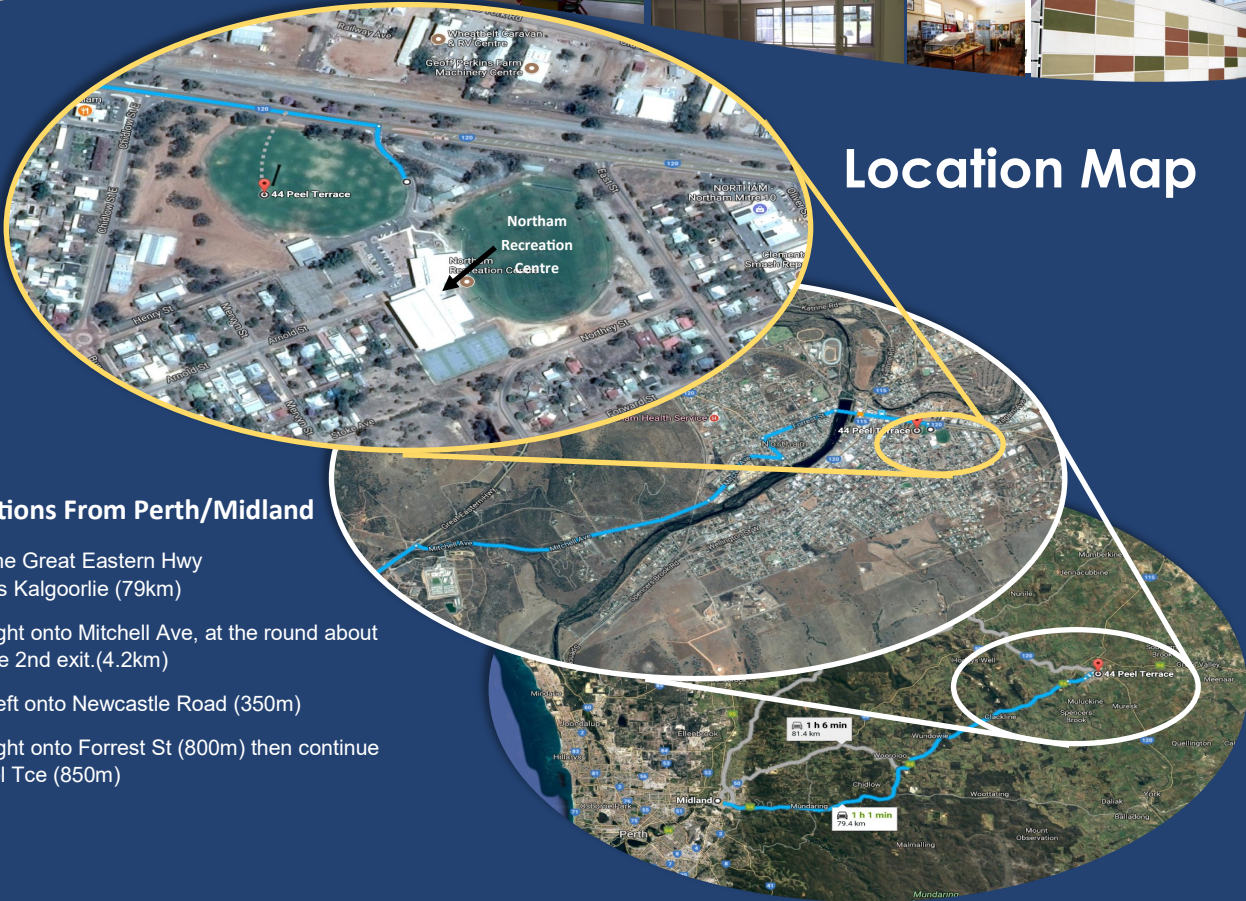

Want to hire this facility?

For bookings please contact the Northam Recreation Centre on 9622 5153 or email bookings@northam.wa.gov.au

Location Map

Directions From Perth/Midland

Take the Great Eastern Hwy towards Kalgoorlie (79km)

Turn right onto Mitchell Ave, at the round about take the 2nd exit.(4.2km)

Turn Left onto Newcastle Road (350m)

Turn right onto Forrest St (800m) then continue on Peel Tce (850m)

Floor Plan