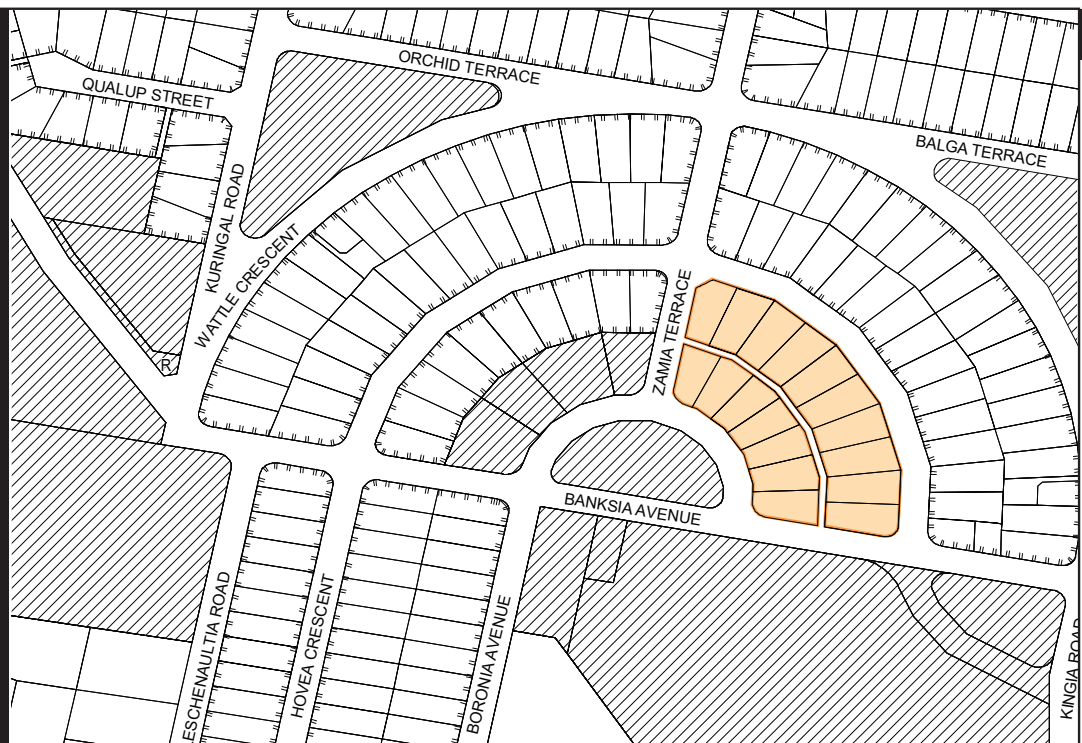

EXISTING

LEGEND

LOCAL SCHEME RESERVES

- R Parks and Recreation : Recreation
- AC Public Purposes : Aged Accommodation
- CH Public Purposes : Church
- D Public Purposes : Drainage
- P Public Purposes : Police
- H/CF Public Purposes : Hall/Community Facilities

LOCAL SCHEME ZONES

- Commercial
- General Industry
- Residential

OTHER CATEGORIES

- R20 R Codes

PROPOSED

LEGEND

LOCAL SCHEME ZONES

- Rural Townsite