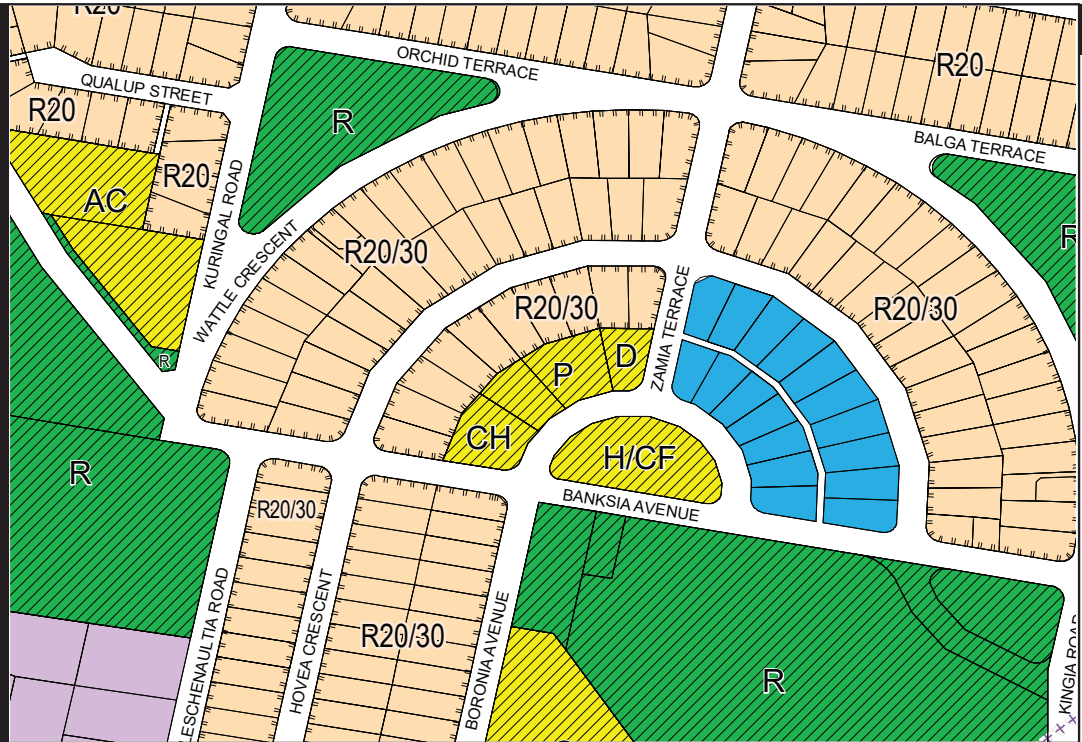

EXISTING

LEGEND

LOCAL SCHEME RESERVES

- R Parks and Recreation : Recreation
- AC Public Purposes : Aged Accommodation
- CH Public Purposes : Church
- D Public Purposes : Drainage
- P Public Purposes : Police
- H/CF Public Purposes : Hall/Community Facilities

LOCAL SCHEME ZONES

- Commercial
- General Industry
- Residential

OTHER CATEGORIES

- R20 R Codes

PROPOSED

LEGEND

LOCAL SCHEME ZONES

- Rural Townsite